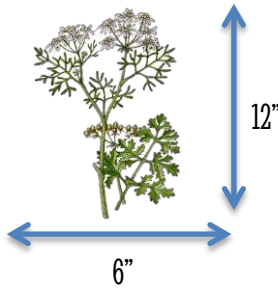

CILANTRO

Annual: Grows for only one season

Planting & Growing

Recommend starting from:

Seed

Seedling

Full sun

or partial shade 18 gal./week per box

Regular

Plant inside garden box

Plant 4 inches apart

Harvesting

Average time in ground:

12 weeks

Germination time:

10-16 days

Average plant size

Ready to harvest when:

6" tall, at least 6 leaves on each stem

Average time to first harvest: 4-6 weeks from seed

How to harvest: Cut desired amount

Common pests and diseases:

Aphids

Snails